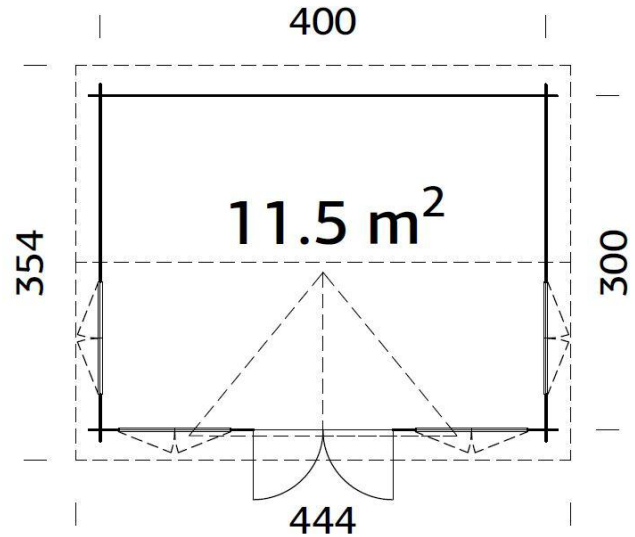

Brookhaven

FULL SPECIFICATION

	Wall Thickness	34mm		Roof Board	19mm
	Wall Measurements	400 x 300cm		Floor Boards	19mm
	Log Measurements	420 x 320cm		Type Door/Window	Garden
	Wall Height	234cm		Single Real Glass	
	Total Height	347cm		Door, Opening Measurements	114 x 186cm
	Area	11.5m ²		Window, Opening Measurements	90 x 123cm
	Volume	32.9m ³		Pack Size	4.5 x 1.2 x 0.8m
	Roof Overhang	27cm		Pack Weight	1134kg
	Roof Area / Roof Gradient	21m ² / 33.2°			